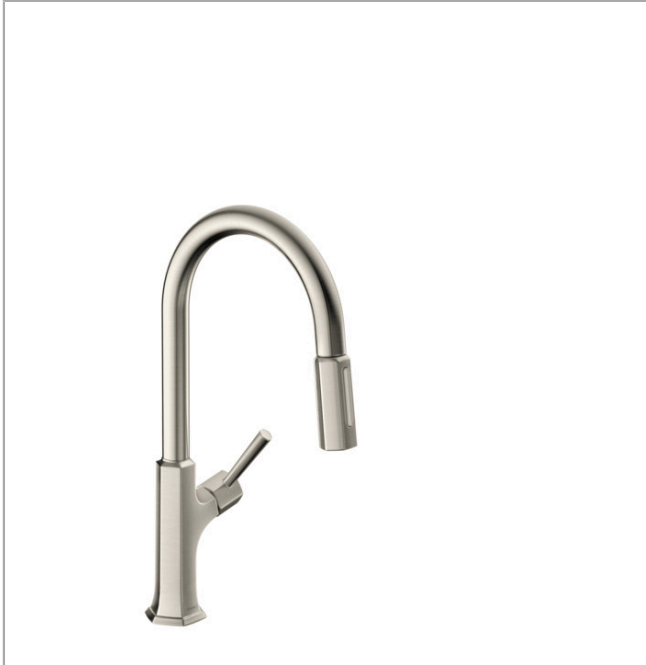

Locarno

HighArc Kitchen Faucet, 2-Spray Pull-Down with sBox, 1.75 GPM

Finishes : **steel optic** Part no. : **04827800**

Description

Features

- Swivel range 150°
- Aerated spray, needle spray
- Toggle spray diverter
- MagFit magnetic sprayhead docking
- deck mounted
- Flow: 1.75 GPM (6.6 L/Min)
- Ceramic cartridge
- Integrated double backflow prevention
- sBox for smooth, protected hose guidance in the cabinet

Item details

List Price \$ 813.00

Technology

Compliance

Product image

Scale drawing